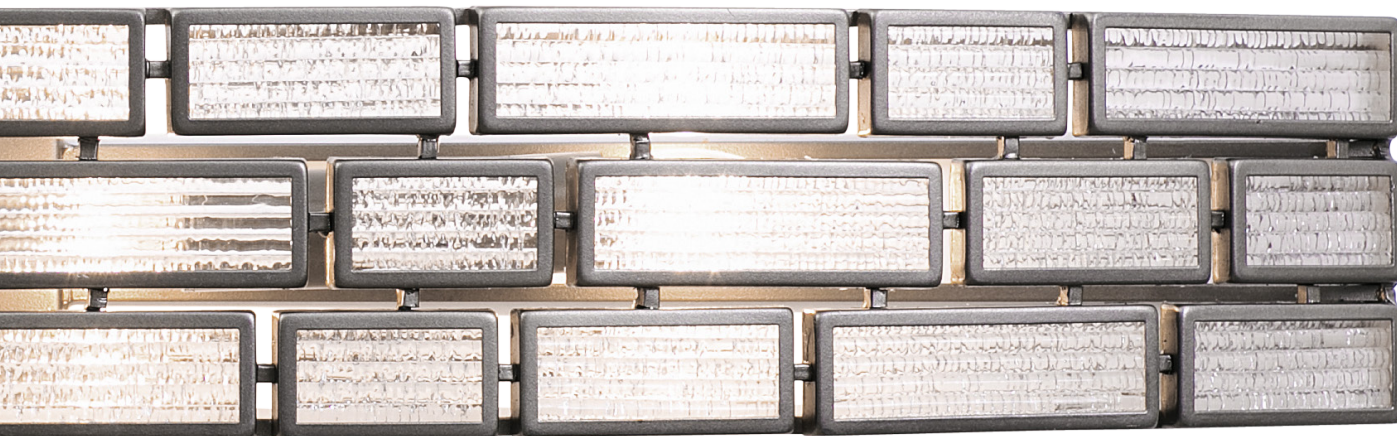

varaLuz®

phone 702-792-6900
fax 866-258-0862

email info@varaluz.com
web varaluz.com

255B04NB HARLOWE

SELLING POINTS : Hand-forged recycled steel.
Hand-painted finish. Recycled textured ice glass.

DESCRIPTION : You've been framed. A superhero of sparkle and strength, Harlowe lightly twists Mid Century Modern and Streamline Moderne design. Its ribbed recycled glass has texture pressed into the backside to create its sparkly effect. Its recycled steel framework presents a subtle repeated "H" pattern. Harlowe delivers bling to today's discerning décors.

varaLuz

BATH FIXTURE 4 LIGHT

Product ID	255B04NB
Item Name	Harlowe 4-Lt Bath Fixture
Collection	Harlowe
Finish	New Bronze
Glass/Shade Description	Recycled Textured Ice Glass
UPC Code	811903022637
Description	Wall Lighting
Sub-classification	Vanity
Product Width	40 in./101.6 cm
Product Height	5.4 in./13.7 cm
Product Extension	6.3 in./15.9 cm
Product Weight	12.3 lb./5.6 kg
Backplate Width	4.5 in./11.4 cm
Backplate Height	4.5 in./11.4 cm
Backplate Thickness	0.6 in./1.6 cm
Top-to-Mount	2.7 in./6.8 cm
Lamping	4 x 75W Medium, Not Included
Listing	UL-C
Rating	Dry - Interior
Voltage	110/220V

HARLOWE